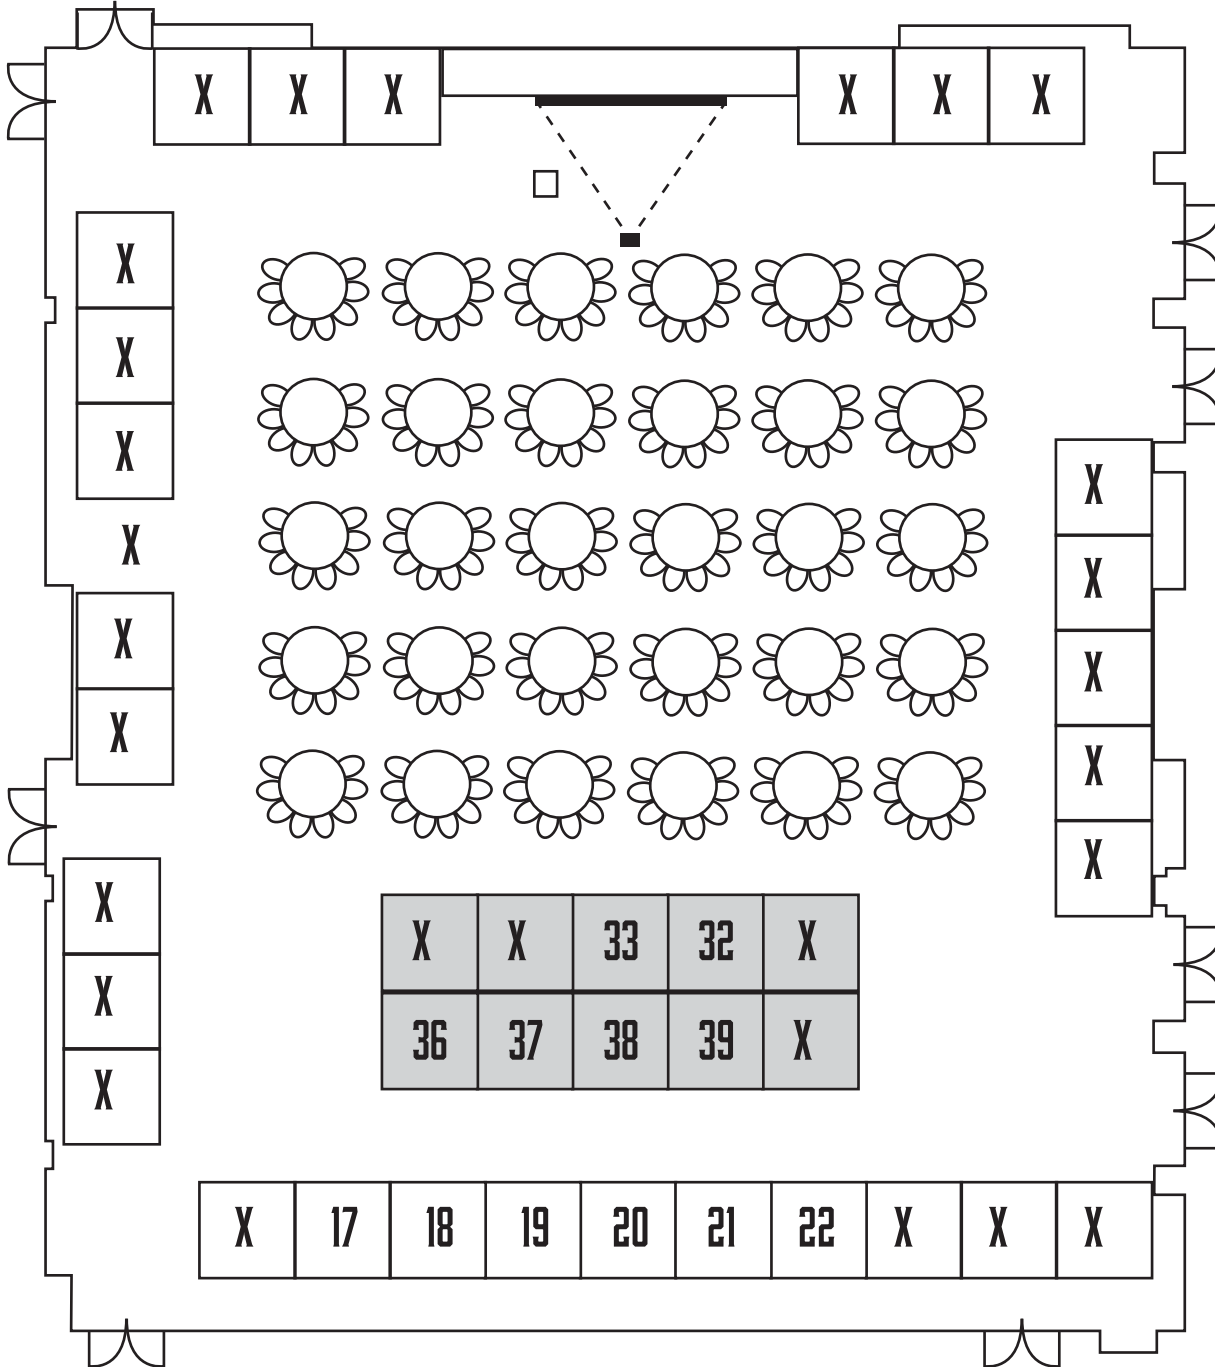

VENDOR MAP

GRAND BALLROOM

[40 8x8 booths available]

8x8 Booths with full pipe and drape (1-30)

8x8 Booths with only lower pipe and drape (31-40)